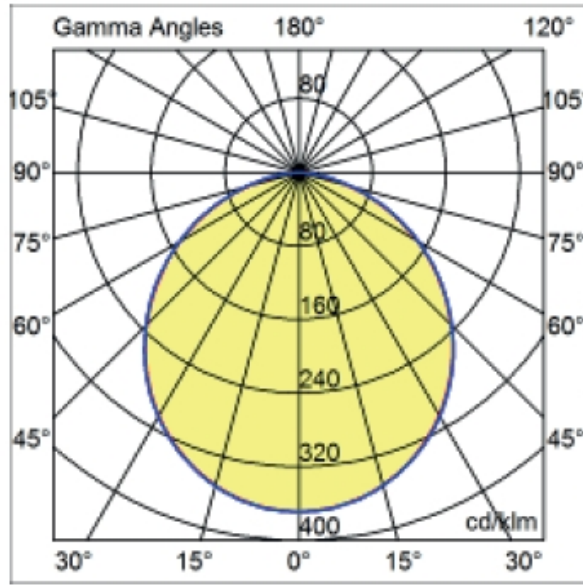

DIXIT RA7 RECESSED

E5612021

PROJECT	_____
TYPE	_____
SPECIFIER	_____
QUANTITY	_____
DATE	_____

E